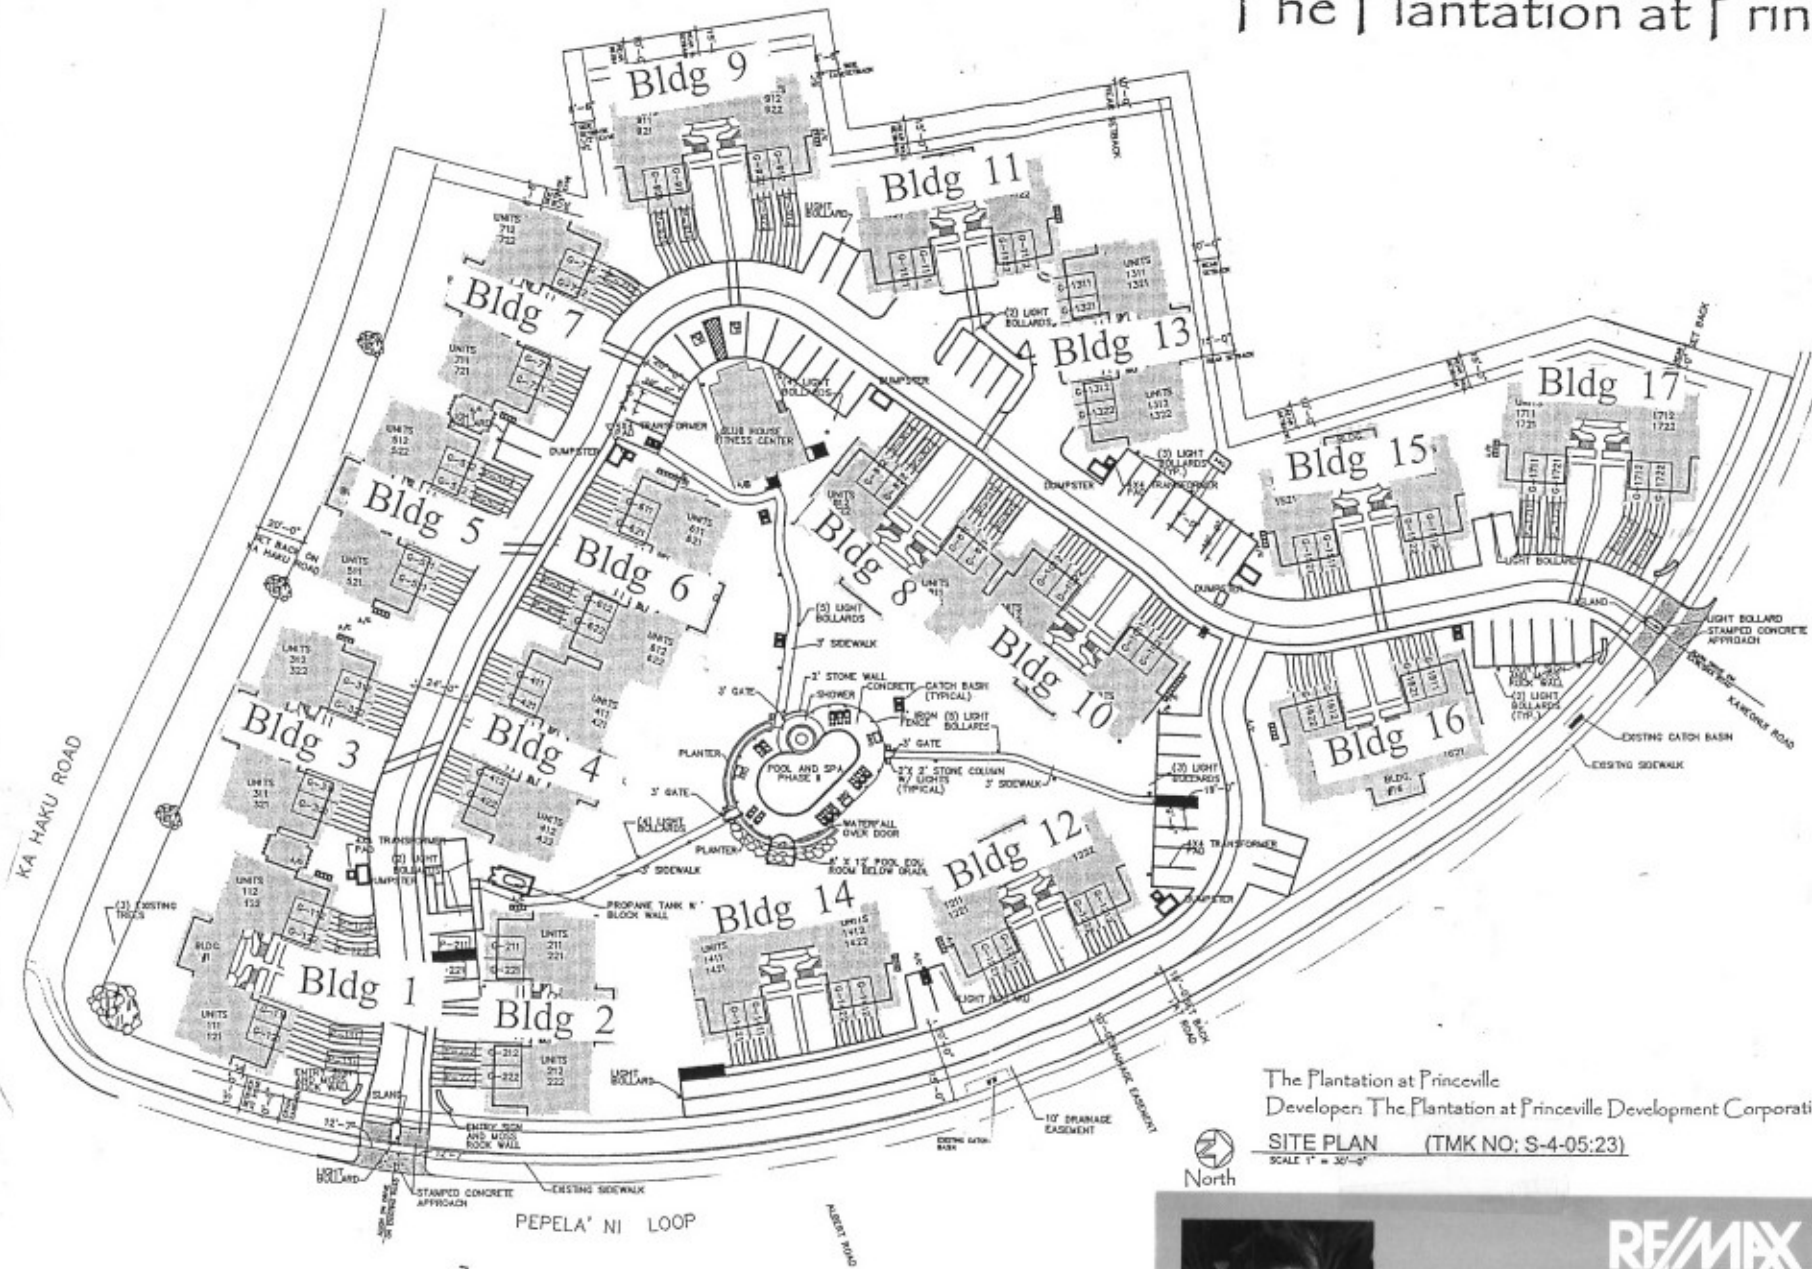

The Plantation at Princeville

The Plantation at Princeville
 Developer: The Plantation at Princeville Development Corporation

SITE PLAN (TMK NO: S-4-05:23)
 SCALE 1" = 30'-0"

Elaine Schaefer
 Broker in Charge